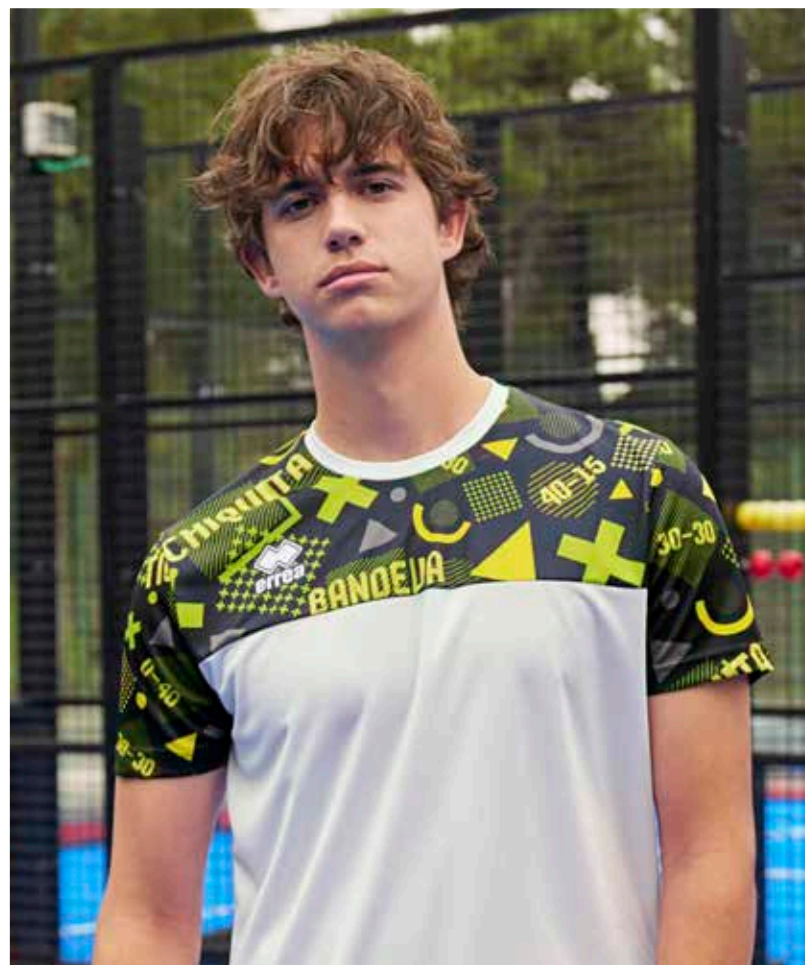

# MANOLO

€ 43,00 € 43,00

Adult  
GM2J0C  
S-XXL

Junior  
GM2J1C  
XS

MUNDIAL 100% polyester - 145 g/mq

- Manica a giro
- Girocollo
- Parasudore elastico interno
- Manica corta con orlo

- Set-in sleeves
- Crew neck
- stretched internal neck tape
- Short sleeves with hem