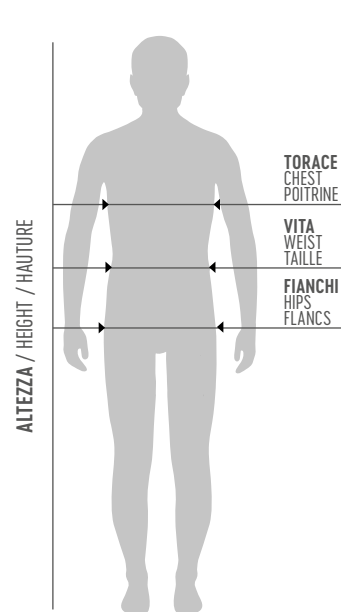

TAGLIE UOMO / SIZES MAN / TAILLES HOMME										
	EU	IT	TORACE CHEST POITRINE		VITA WAIST TAILLE		FIANCHI HIPS FLANCS		ALTEZZA HEIGHT HAUTEUR	
			cm	inches	cm	inches	cm	inches	cm	inches
KID	3YXS	22-24							98-108	39-42.5
	2YXS	26-28							110-120	42.5-47.2
JUNIOR	YXS	30-32	64-72	25-28	54-60	21.26-24	66-74	26-29	122-132	48-52
	XXS	34-36	72-80	28-31	60-66	24-26	74-82	29-32	134-144	52.8-56.7
	XS	38-40	80-88	31-35	66-72	26-28	82-90	32-35	146-156	57.5-61.4
ADULT	S	42-44	90-94	35-37	72-76	28-30	92-96	36-38	167-172	65.7-67.7
	M	46-48	94-98	37-39	76-80	30-31	96-100	38-39.4	173-178	68.1-70.1
	L	50-52	98-102	39-40.2	80-84	31-33	100-104	39.4-40.9	179-184	70.5-72.4
	XL	54	102-106	40.2-41.7	84-88	33-35	104-108	40.9-42.5	185-190	72.8-74.8
	XXL	56	106-110	41.7-43.3	88-92	35-36	108-112	42.5-44.1	191-196	75.2-77.2
	3XL	58	110-114	43.3-44.9	92-94	36-37	112-116	44.1-45.7	197-202	77.6-79.5
4XL	60	114-118	44.9-46.5	94-96	37-38	116-120	45.7-47.2	203-208	79.9-81.9