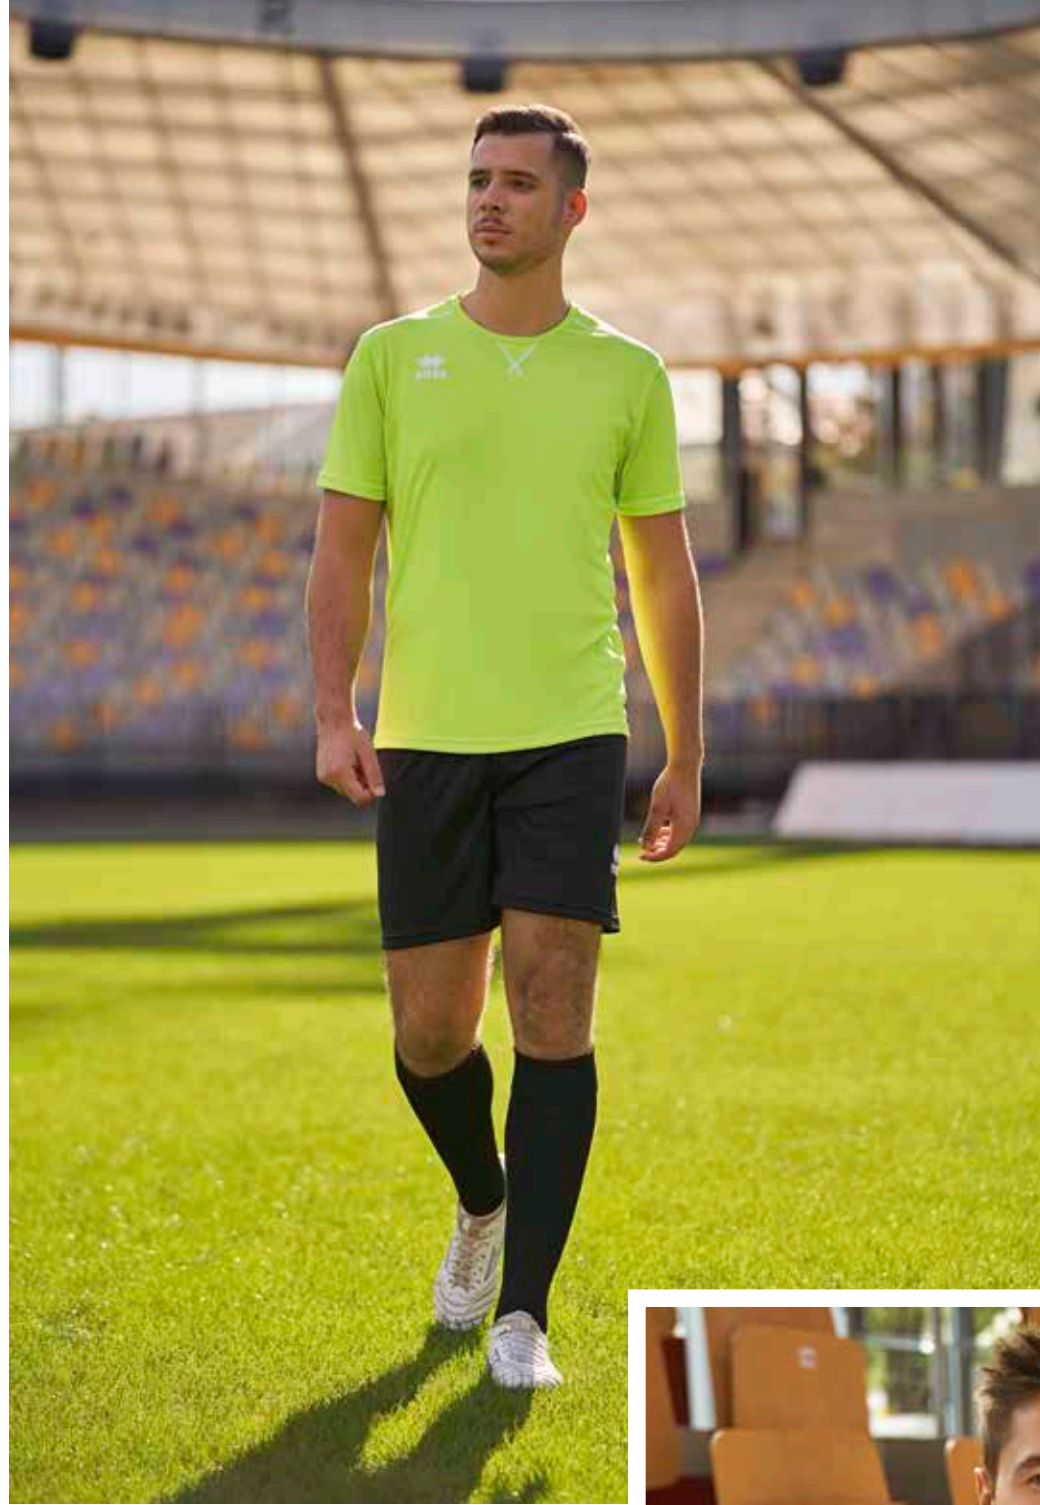

# BRENDA

€ 33,00 € 32,00

Adult  
PML03C  
S-3XL

Junior  
PML04C  
YXS-XXS-XS

IT FITS LIKE CORINNE

MIN. 50 PCS min. 10 per size with multiples of 2