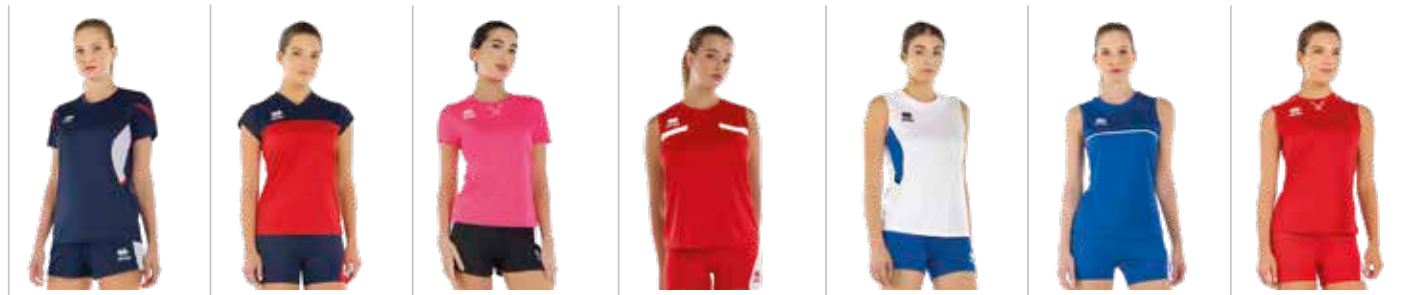

CORINNE shirt BESSY shirt MARION shirt MARGIE shirt CARRY singlet DIVINA singlet ALISON singlet