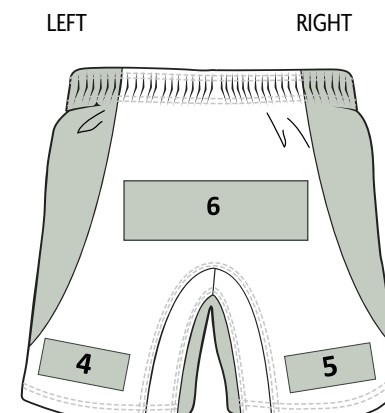

ELAINE EXTRA WOMAN

MIN. 12 PCS MIN. 2 PER SIZE WITH MULTIPLES OF 2
SENZA INSERTI - WITHOUT INSERTS - SANS INSERTS
adult - PMM43S € 46,40
junior - PMM44S € 46,40
○ PREMIER 82% POLYESTER 18% ELASTANE - 165 g/mq

FRONT

- **1** BADGE (h x w cm) .....
- **2** LOGO (h x w cm) .....
- **3** LOGO (h x w cm) .....

BACK

- **4** LOGO (h x w cm) .....
- **5** LOGO (h x w cm) .....
- **6** LOGO (h x w cm) .....