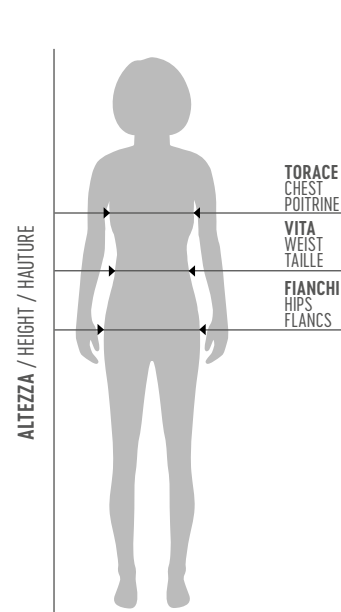

VESTIBILITÀ SEMI-ADERENTE  
CLOSE FITTING  
VESTIBILITE SEMI-ADHERENTE

VESTIBILITÀ NORMALE  
NORMAL FITTING  
VESTIBILITE NORMALE

TAGLIE UOMO / SIZES MAN / TAILLES HOMME										
	EU	IT	TORACE CHEST POITRINE		VITA WAIST TAILLE		FIANCHI HIPS FLANCS		ALTEZZA HEIGHT HAUTEUR	
			cm	inches	cm	inches	cm	inches	cm	inches
KID	3YXS	22-24							98-108	39-42.5
	2YXS	26-28							110-120	42.5-47.2
JUNIOR	YXS	30-32	64-72	25-28	54-60	21.26-24	66-74	26-29	122-132	48-52
	XXS	34-36	72-80	28-31	60-66	24-26	74-82	29-32	134-144	52.8-56.7
	XS	38-40	80-88	31-35	66-72	26-28	82-90	32-35	146-156	57.5-61.4
ADULT	S	42-44	90-94	35-37	72-76	28-30	92-96	36-38	167-172	65.7-67.7
	M	46-48	94-98	37-39	76-80	30-31	96-100	38-39.4	173-178	68.1-70.1
	L	50-52	98-102	39-40.2	80-84	31-33	100-104	39.4-40.9	179-184	70.5-72.4
	XL	54	102-106	40.2-41.7	84-88	33-35	104-108	40.9-42.5	185-190	72.8-74.8
	XXL	56	106-110	41.7-43.3	88-92	35-36	108-112	42.5-44.1	191-196	75.2-77.2
	3XL	58	110-114	43.3-44.9	92-94	36-37	112-116	44.1-45.7	197-202	77.6-79.5
4XL	60	114-118	44.9-46.5	94-96	37-38	116-120	45.7-47.2	203-208	79.9-81.9	