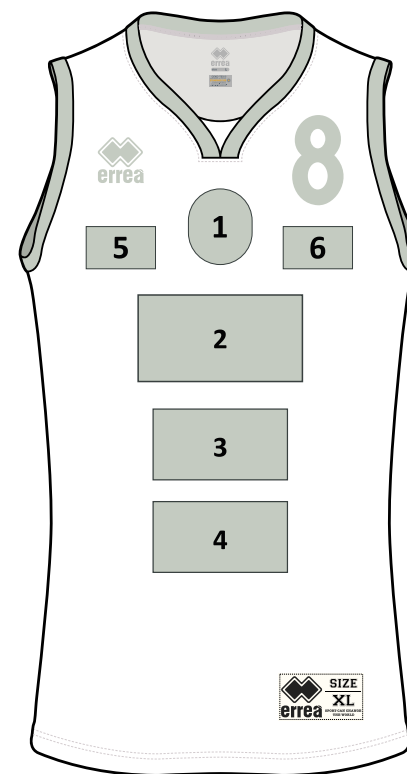

FRONT

- 1 BADGE (h x w cm) .....
- NUMBER (cm h) .....
- 2 LOGO (h x w cm) .....
- 3 LOGO (h x w cm) .....

- 4 LOGO (h x w cm) .....
- 5 LOGO (h x w cm) .....
- 6 LOGO (h x w cm) .....

BACK

- NAME cm h .....
- NUMBER cm h .....
- 7 LOGO (h x w cm) .....
- 8 LOGO (h x w cm) .....
- 9 LOGO (h x w cm) .....