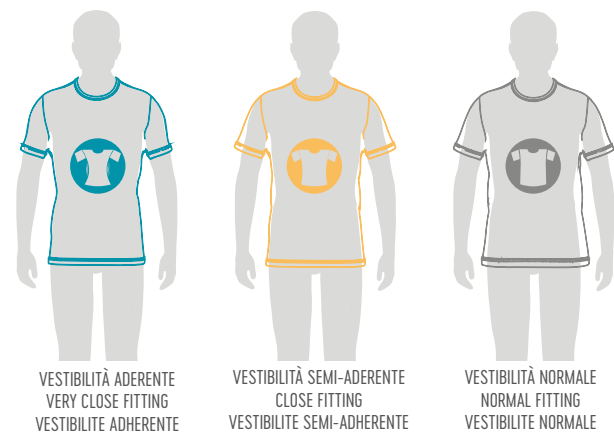

SIZE CHART

Se sei al limite tra due taglie, ordina quella immediatamente più piccola per una vestibilità più aderente o quella immediatamente più grande per una vestibilità più comoda.

If you are in between sizes, order the smaller size for a snugger fit or the larger one if you prefer a more comfortable fit.

Si vous êtes juste entre deux tailles, commandez la plus petite pour une coupe plus ajustée ou la plus grande pour une coupe plus confortable.

VESTIBILITÀ ADERENTE
VERY CLOSE FITTING
VESTIBILITE ADHERENTE

VESTIBILITÀ SEMI-ADERENTE
CLOSE FITTING
VESTIBILITE SEMI-ADHERENTE

VESTIBILITÀ NORMALE
NORMAL FITTING
VESTIBILITE NORMALE