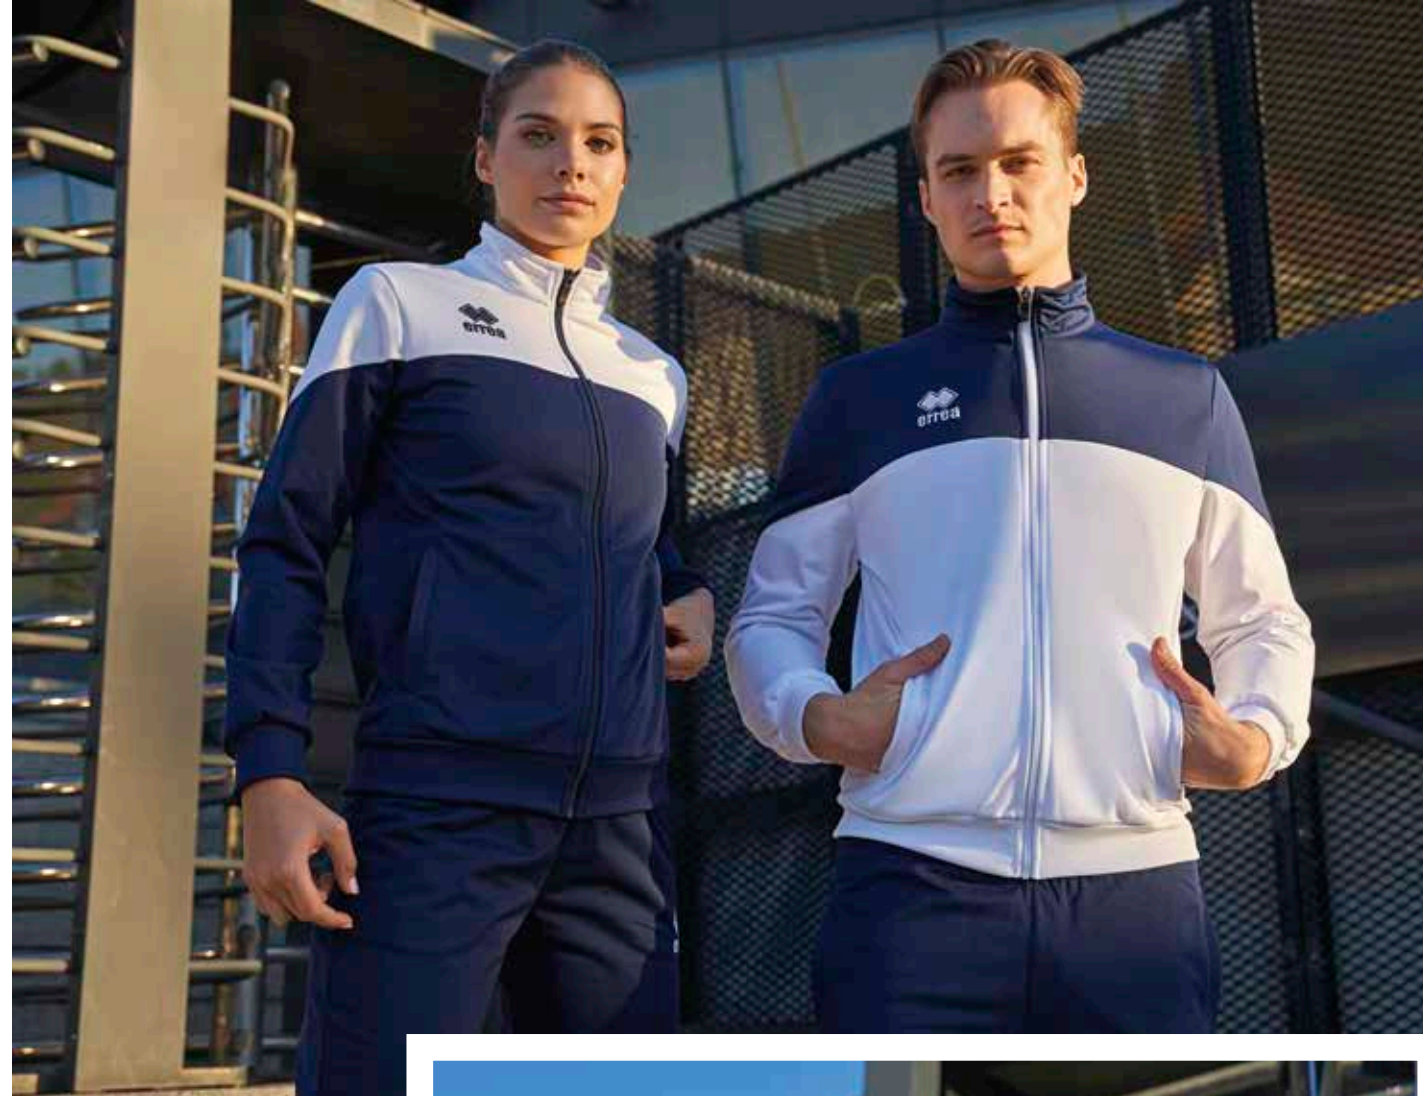

# BUDDY

€ 46,00 Adult **GG0C0Z** S-4XL  
 € 42,00 Junior **GG0C1Z** YXS-XXS-XS  
 € 42,00 Kid **GG0C2Z** 2YXS

2025  
 PIQUET 100% polyester - 215 g/mq  
 FULL 100% polyester - 240 g/mq

- Giubbino bicolore in taglia e cuci con due tessuti
- Manica a giro
- Cerniera full-zip e collo alto
- Polsino e fascione in costina
- Tasche laterali con cerniera
- Two-colour cut and stitch jacket made of two different fabrics
- Set-in sleeves
- Full zip and high neck
- Ribbed cuffs and bottom
- Zipped side pockets
- Chaqueta bicolor en cortado y cosido en dos tejidos
- Manga pegada
- Cremallera completa y cuello alto
- Puño y cinturilla en acanalado
- Bolsillos laterales con cremallera