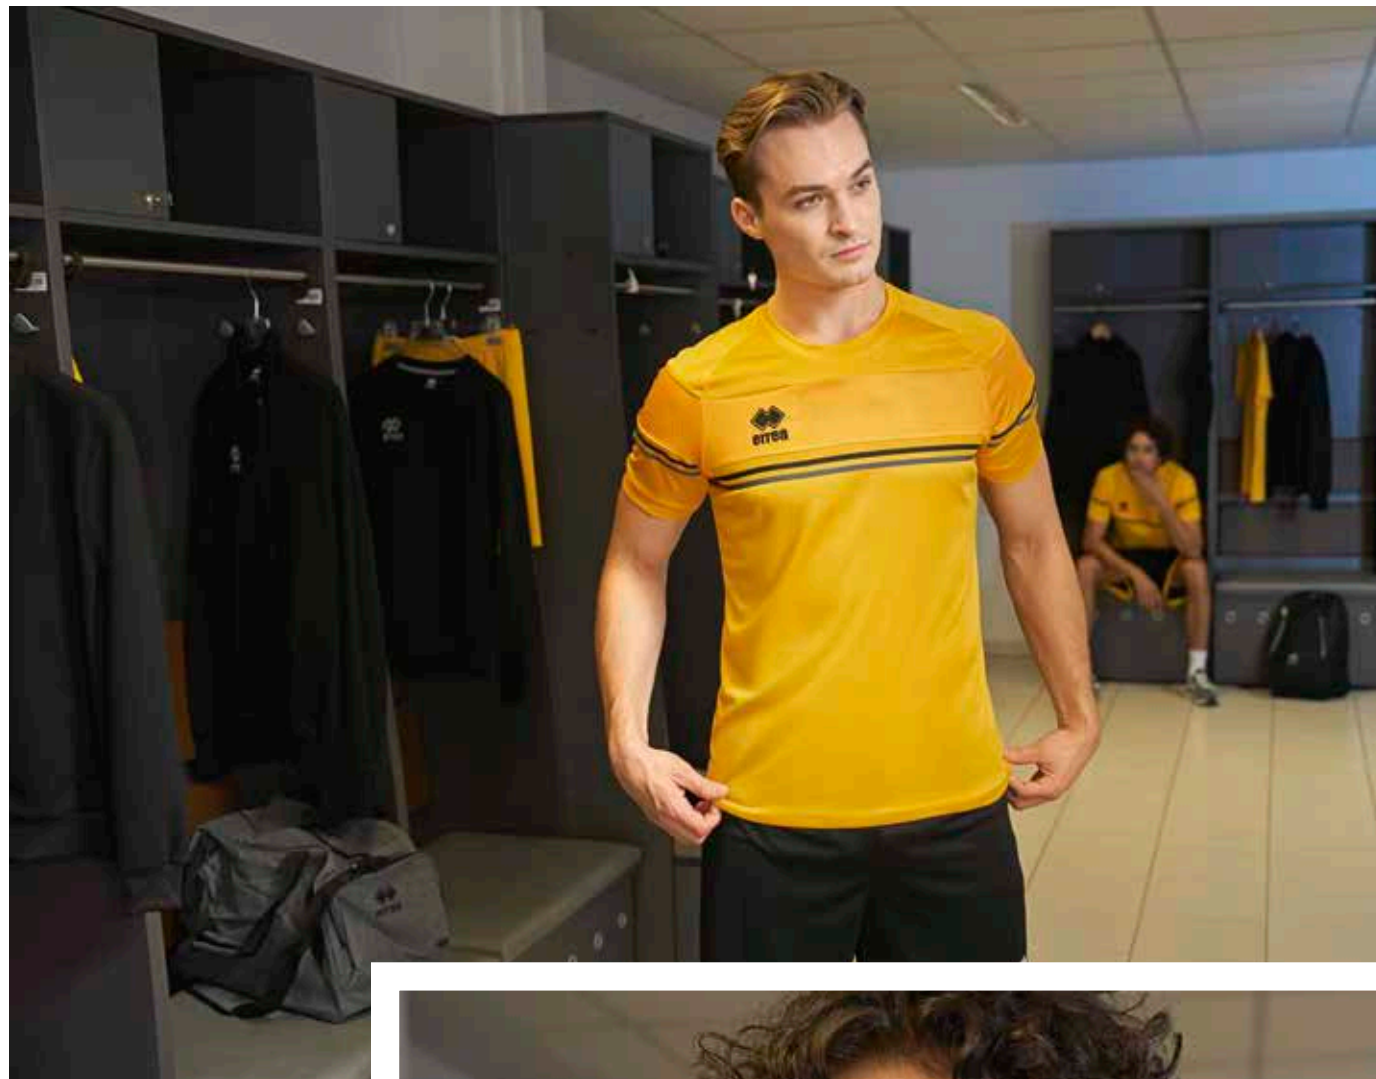

## RECOMMENDED COMBINATION

	BARNEY	EDO	NEW SKIN	
KIT CURTIS	AD	€ 58,00	€ 57,50	€ 52,00
	JR	€ 46,40	€ 46,00	€ 41,60
		€ 56,00	€ 56,00	€ 51,00
		€ 44,80	€ 44,80	€ 40,80

<b>05210</b> white/blue/navy	<b>00410</b> white/navy/red	<b>00670</b> red/black/white	<b>02850</b> orange/black/white
<b>00870</b> yellow/blue/white	<b>05660</b> yellow/black/white	<b>01070</b> green/black/white	<b>03260</b> maroon/black/white
<b>06710</b> blue/white/navy	<b>07320</b> navy/white/yellow	<b>04210</b> navy/white/red	<b>08140</b> black/white/anthracite