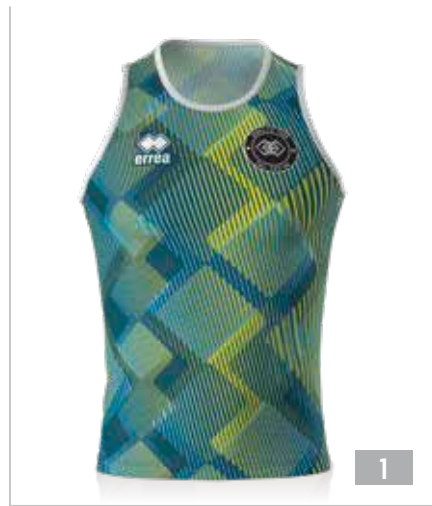

KENNY WOMAN

MIN. 12 PCS MIN. 2 PER SIZE WITH MULTIPLES OF 2
SENZA INSERTI - WITHOUT INSERTS - SANS INSERTS

adult - PMLB3S € 52,90

junior - PMLB4S € 52,90

○ UTILITY 100% POLYESTER - 145 g/mq