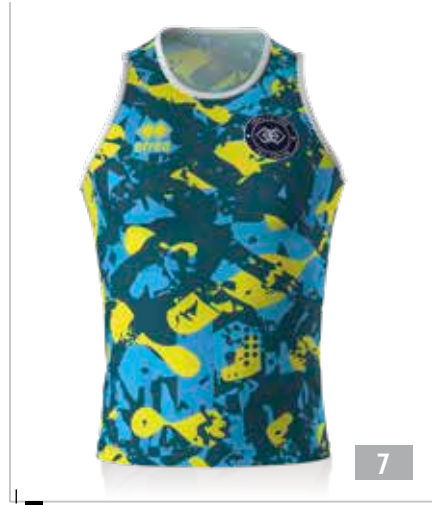

KENNY WOMAN

MIN. 12 PCS MIN. 2 PER SIZE WITH MULTIPLES OF 2
SENZA INSERTI - WITHOUT INSERTS - SANS INSERTS

adult - PMLB3S € 52,90

junior - PMLB4S € 52,90

○ UTILITY 100% POLYESTER - 145 g/mq