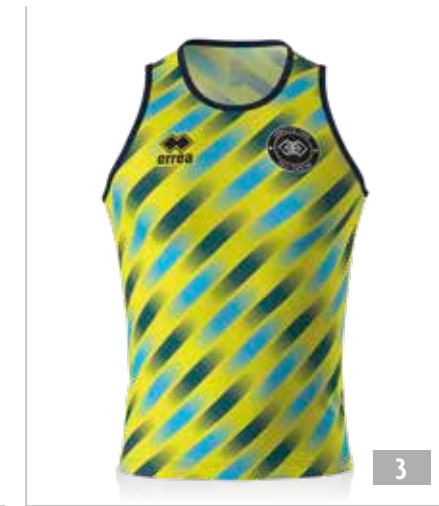

KENNY WOMAN

MIN. 12 PCS MIN. 2 PER SIZE WITH MULTIPLES OF 2
SENZA INSERTI - WITHOUT INSERTS - SANS INSERTS

adult - PMLB3S € 52,90

junior - PMLB4S € 52,90

○ UTILITY 100% POLYESTER - 145 g/mq