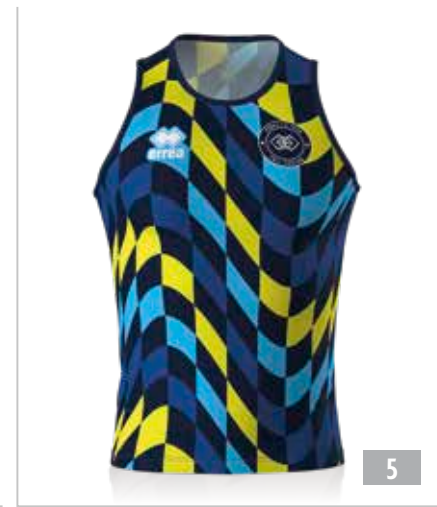

KENNY WOMAN

MIN. 12 PCS MIN. 2 PER SIZE WITH MULTIPLES OF 2
SENZA INSERTI - WITHOUT INSERTS - SANS INSERTS

adult - PMLB3S € 52,90

junior - PMLB4S € 52,90

○ UTILITY 100% POLYESTER - 145 g/mq