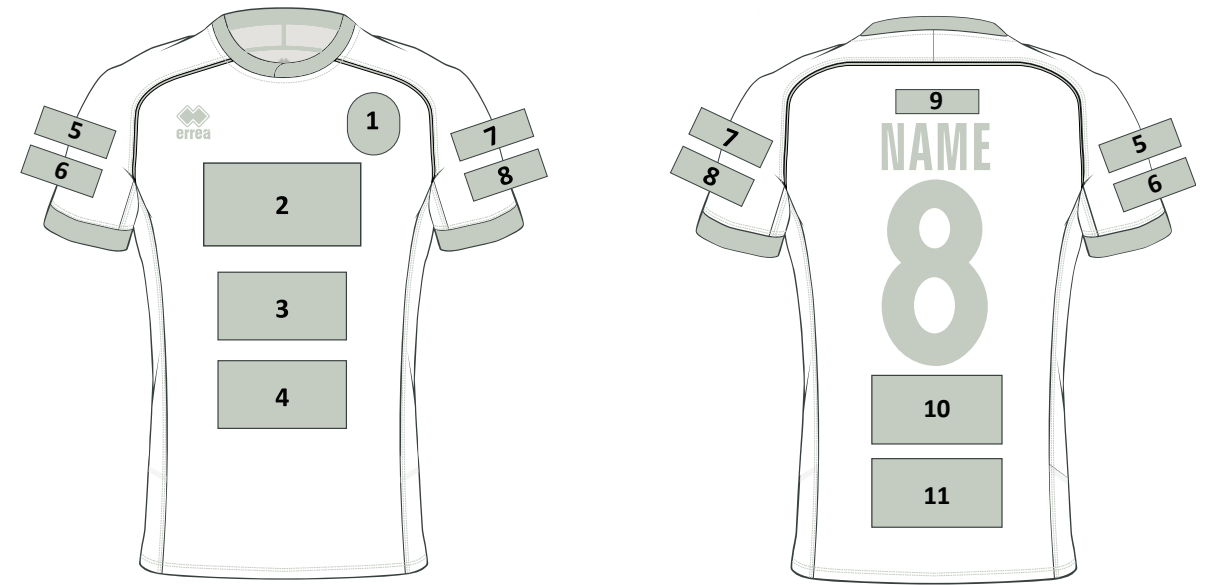

FULL_CUSTOM - Rugby

FRONT

- **1** BADGE (h x w cm) .....
- **2** LOGO (h x w cm) .....
- **3** LOGO (h x w cm) .....
- **4** LOGO (h x w cm) .....

RIGHT SLEEVE

- **5** LOGO (h x w cm) .....
- **6** LOGO (h x w cm) .....

LEFT SLEEVE

- **7** LOGO (h x w cm) .....
- **8** LOGO (h x w cm) .....

BACK

- ☐ NAME cm h .....
- ☐ NUMBER cm h .....
- **9** LOGO (h x w cm) .....
- **10** LOGO (h x w cm) .....
- **11** LOGO (h x w cm) .....

KONNOR WOMAN

MIN. 12 PCS MIN. 2 PER SIZE WITH MULTIPLES OF 2
SENZA INSERTI - WITHOUT INSERTS - SANS INSERTS
CUCITURE PIATTE - FLAT SEAMS - COULTURES PLATES
adult - PMLD3C € 68,30
junior - PMLD4C € 68,30
○ UTILITY 100% POLYESTER - 145 g/mq