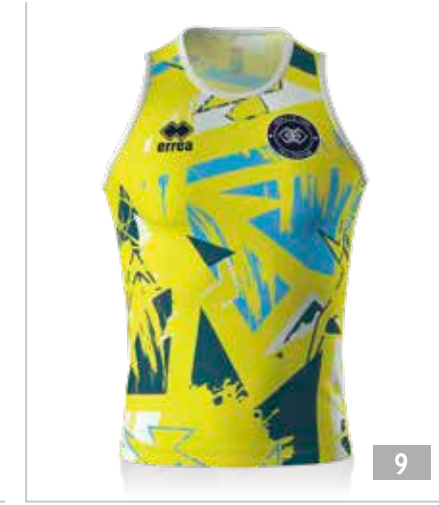

KENNY WOMAN

MIN. 12 PCS MIN. 2 PER SIZE WITH MULTIPLES OF 2
SENZA INSERTI - WITHOUT INSERTS - SANS INSERTS

adult - PMLB3S € 52,90

junior - PMLB4S € 52,90

○ UTILITY 100% POLYESTER - 145 g/mq