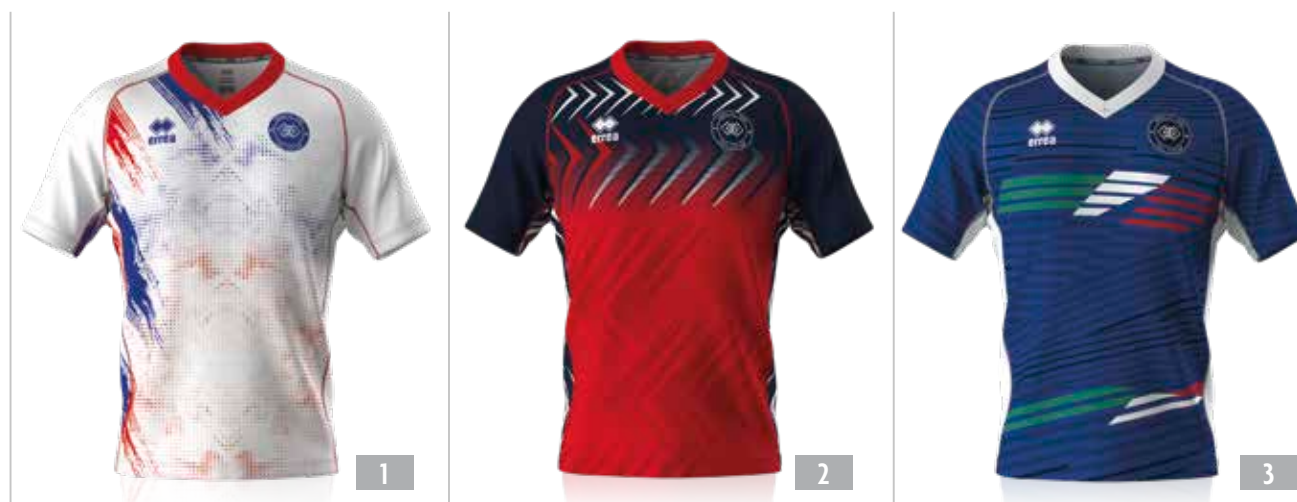

ROBIN WOMAN

MIN. 12 PCS MIN. 2 PER SIZE WITH MULTIPLES OF 2

adult - PMDX3C / PMDX3L € 68,30

junior - PMDX4C / PMDX4L € 68,30

○ MUNDIAL 100% POLYESTER - 145 g/mq