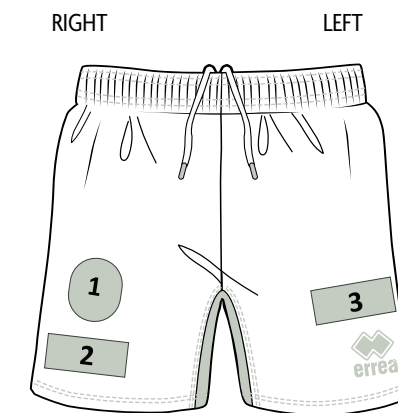

ELAINE EXTRA WOMAN

MIN. 12 PCS MIN. 2 PER SIZE WITH MULTIPLES OF 2
SENZA INSERTI - WITHOUT INSERTS - SANS INSERTS
adult - PMM43S € 46,40
junior - PMM44S € 46,40
○ PREMIER 82% POLYESTER 18% ELASTANE - 165 g/mq

FRONT

- **1** BADGE (h x w cm) .....
- **2** LOGO (h x w cm) .....
- **3** LOGO (h x w cm) .....

BACK

- **4** LOGO (h x w cm) .....
- **5** LOGO (h x w cm) .....
- **6** LOGO (h x w cm) .....