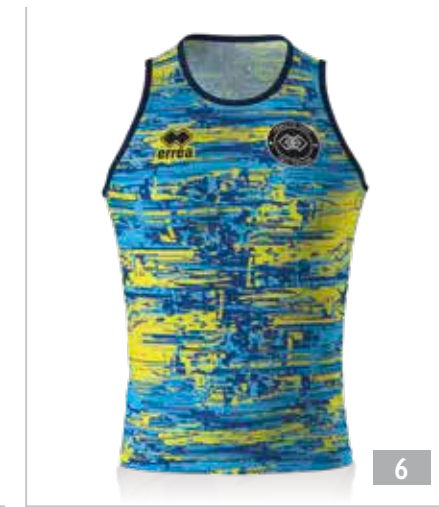

KENNY WOMAN

MIN. 12 PCS MIN. 2 PER SIZE WITH MULTIPLES OF 2
SENZA INSERTI - WITHOUT INSERTS - SANS INSERTS

adult - PMLB3S € 52,90

junior - PMLB4S € 52,90

○ UTILITY 100% POLYESTER - 145 g/mq